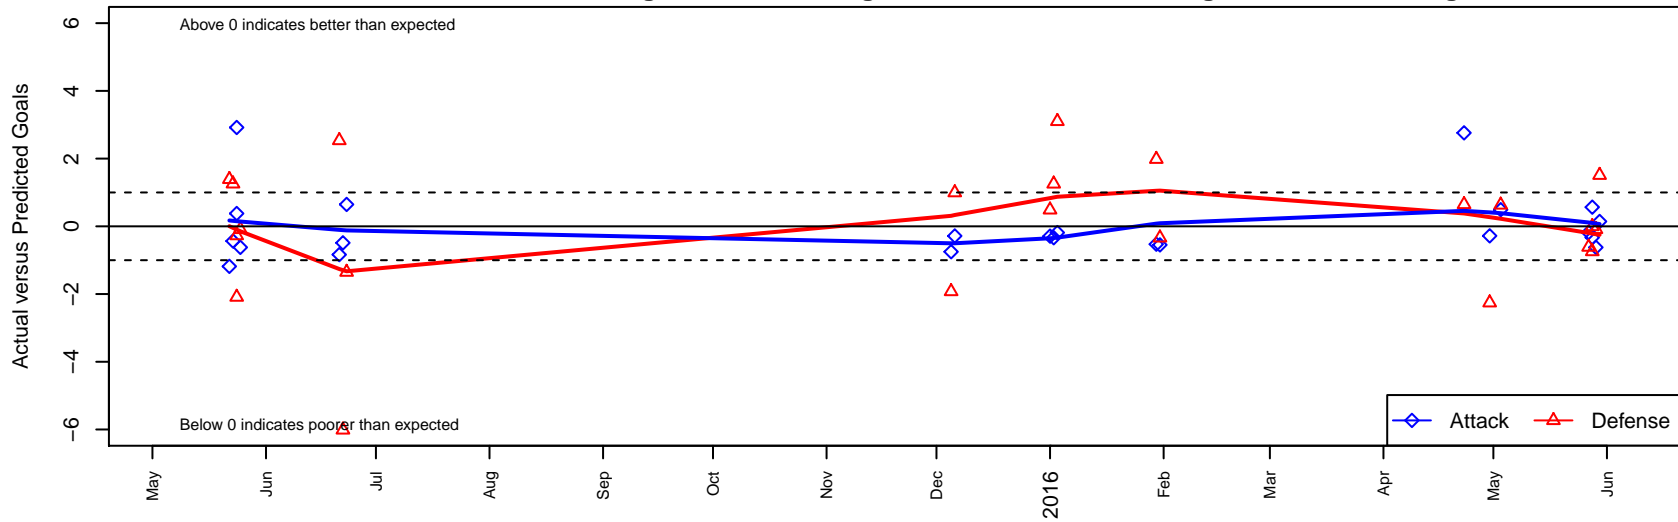

# Sting SC B98

CDA Sting SC  
 Coeur D'Alene, ID  
 B98 total strength=1509  
 attack=12.68 defense=10.74  
 spr league = Spr NWL High School U18  
 notes= Thompson 2014; Morales 2015

alt names used:  
 Sting Premier SC 98 Boys – Morales  
 STING PREMIER SC 98 BOYS – MORALES  
 CDA Sting Boys 98–99  
 STING BOYS 98–99 (ID)

Venues played:  
 2014 ID State Cup U16  
 2015 US Club Regionals Premier U16  
 2015 FWRL B98  
 2015 Spr NWL High School U18  
 2015 ID State Cup U17

**Sting SC B98**  
 Dots are actual minus expected GF (blue circles) and GA (red triangles).  
 Blue line is smoothed change in attack strength. Red is smoothed change in defense strength.

**attack and defense variance (black dot)  
relative to other teams  
and top 10 in region**

**attack and defense rating  
relative to others at age  
and all opponents in last 13 months**

**attack and defense rating  
relative to others at age  
and all opponents in last 13 months**

**Performance relative to 13 month average**

**Performance relative to 13 month average**

Distribution of opponents  
 Red = Lose zone, Blue = Win zone, Green = Even  
 Black line separates win/lose zones